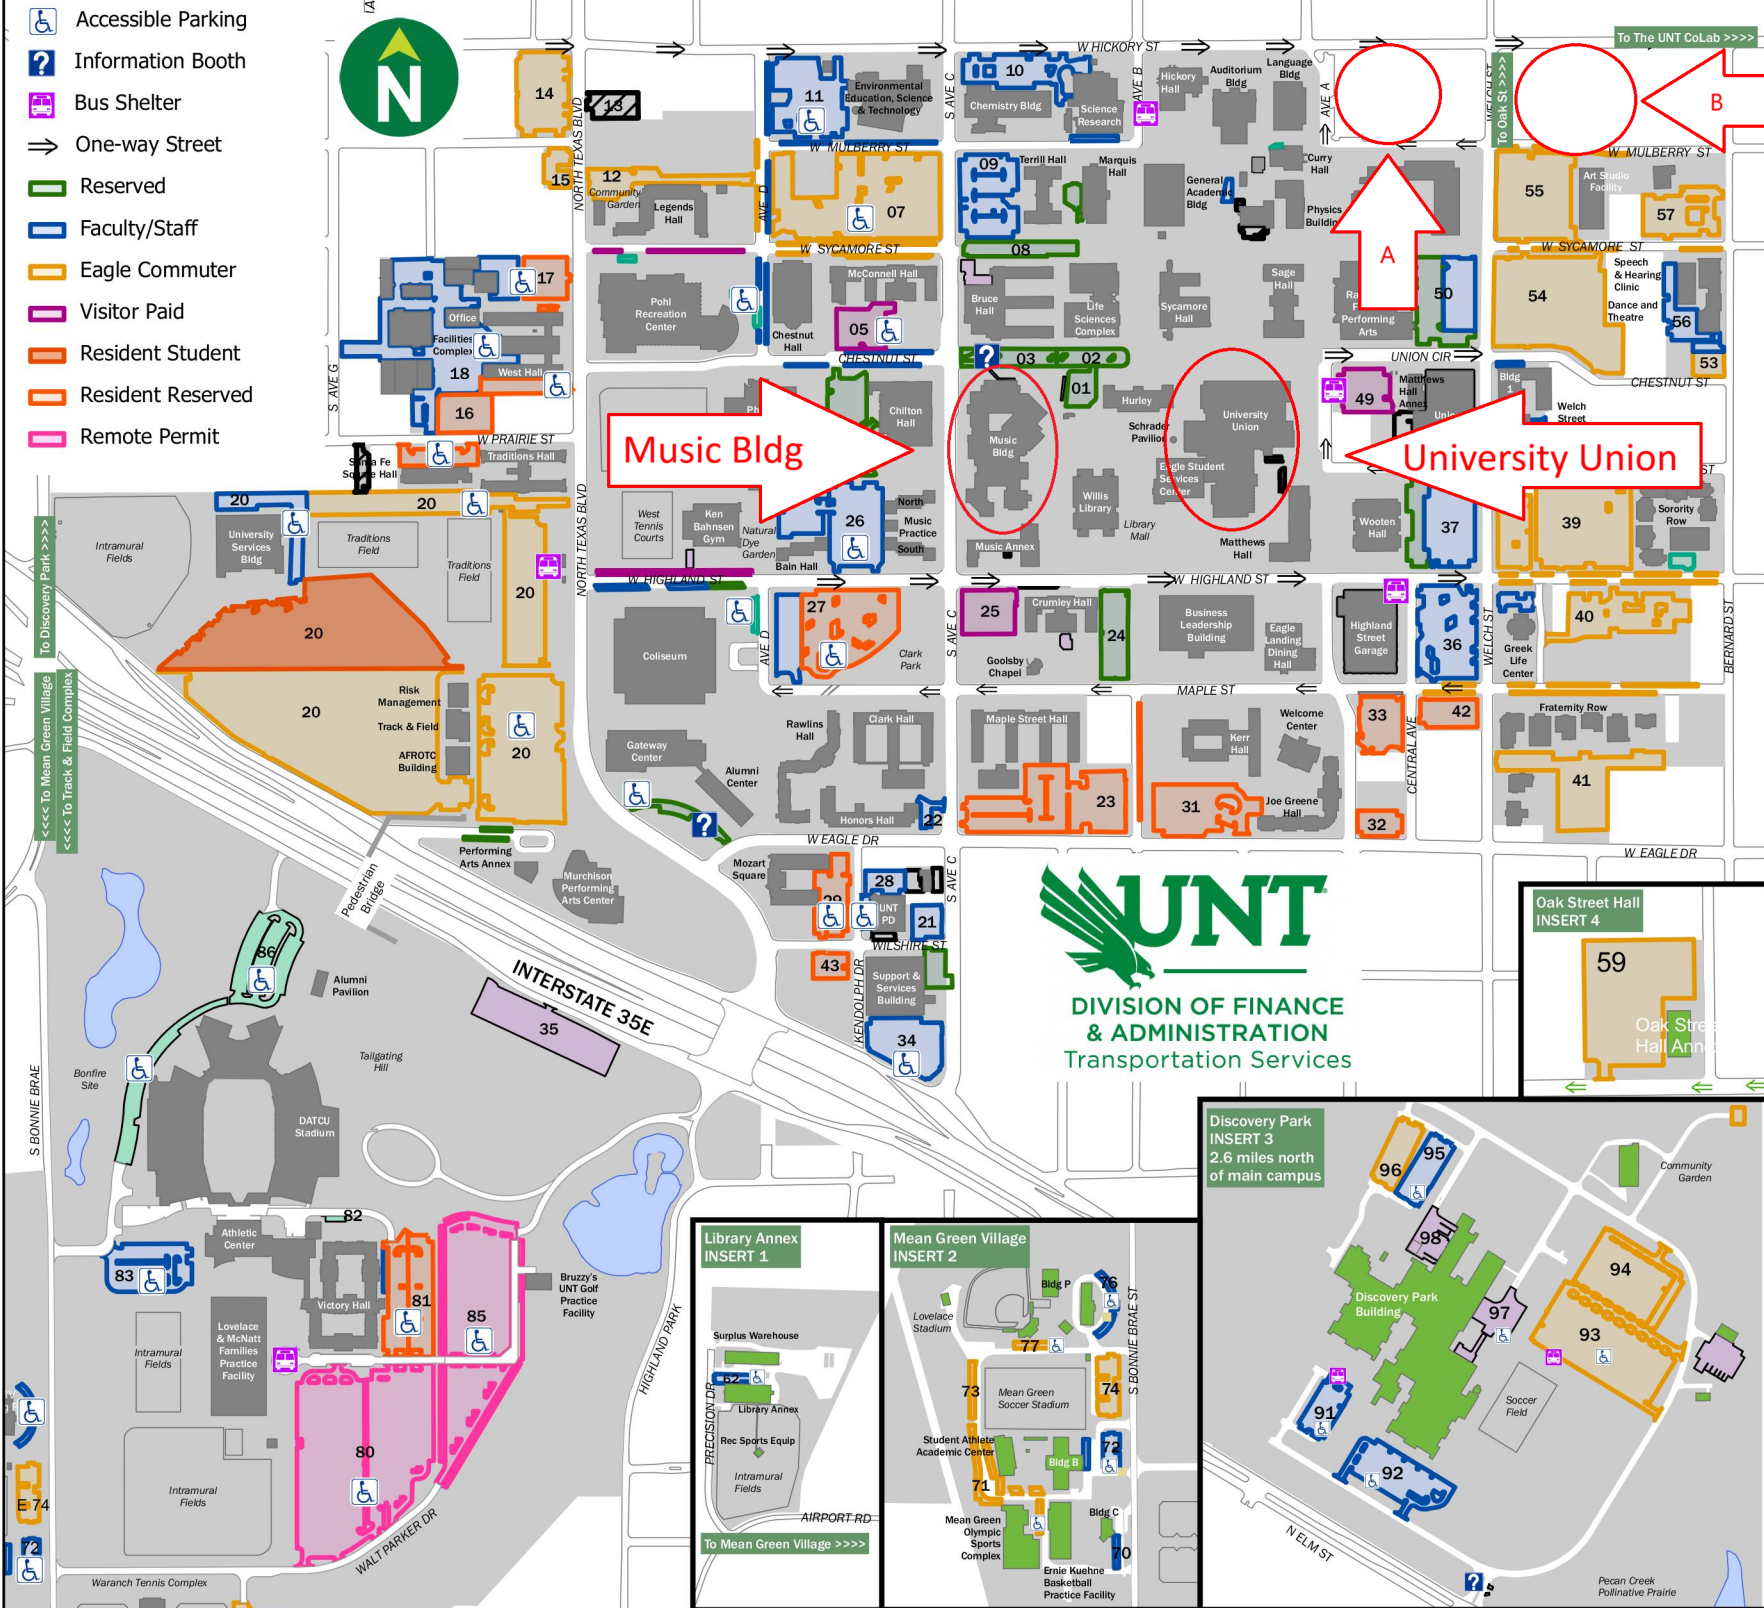

AMS-SW
Attendees:
After you purchase your parking pass, you may park in any LIGHT ORANGE EAGLE COMMUTER lot. I use lot 20 and lot 7 most often.

- Accessible Parking
- Information Booth
- Bus Shelter
- One-way Street
- Reserved
- Faculty/Staff
- Eagle Commuter
- Visitor Paid
- Resident Student
- Resident Reserved
- Remote Permit

University Union Food:
Please see link

A: Crooked Crust
(Denton Favorite), Slap
Burger Bar, Jimmy
John's

B: Milipa Mexican, Sushi
Cafe & Bar, Pepitas
Vegan Taquiera